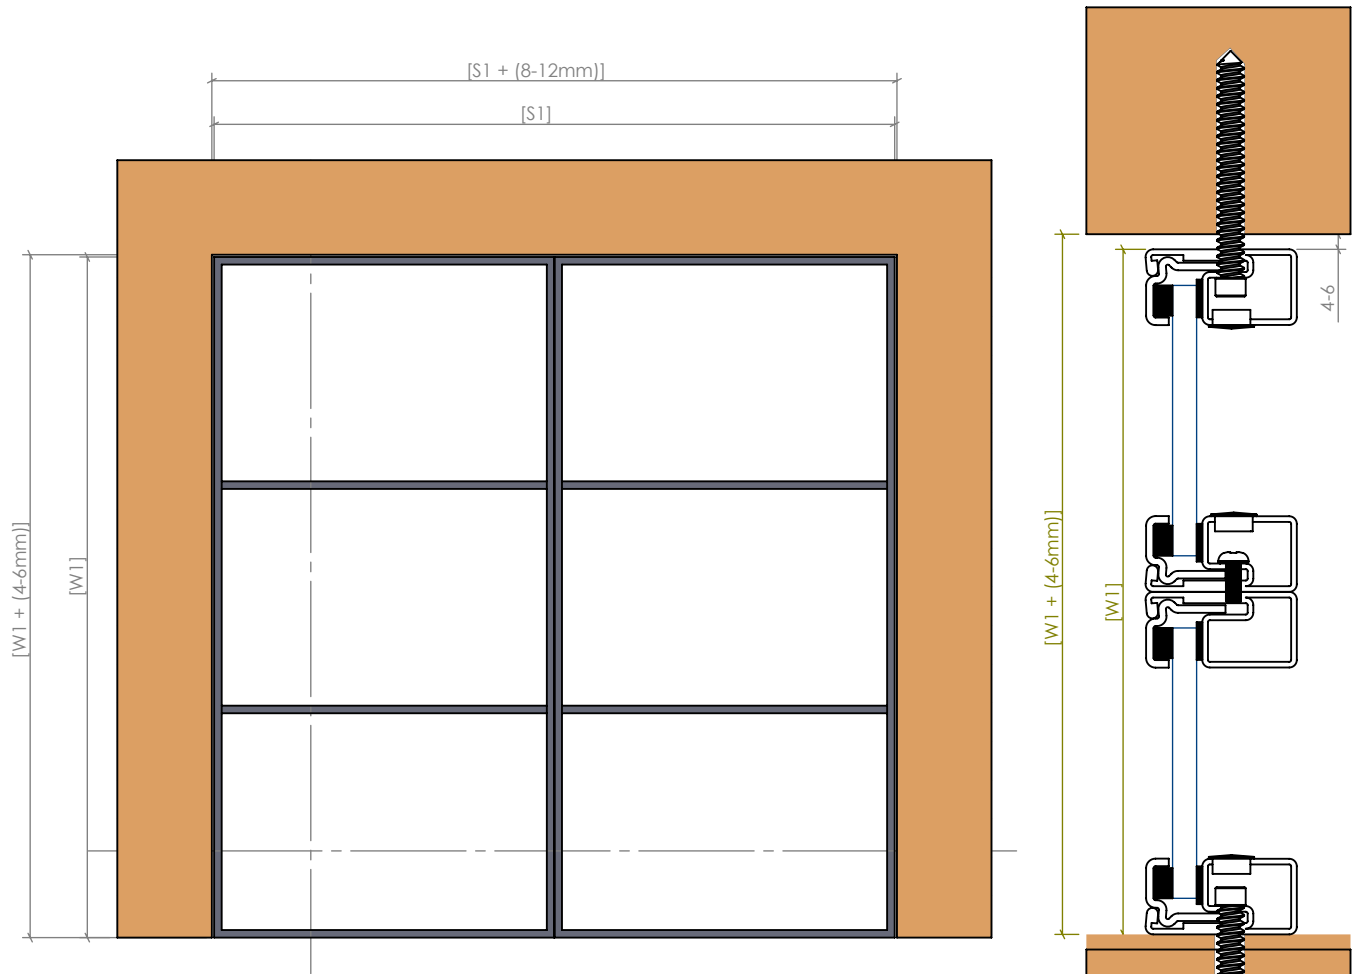

FIXED GLASS WALL INSTALATION

AMO III 7,5
8,0mm x 60mm