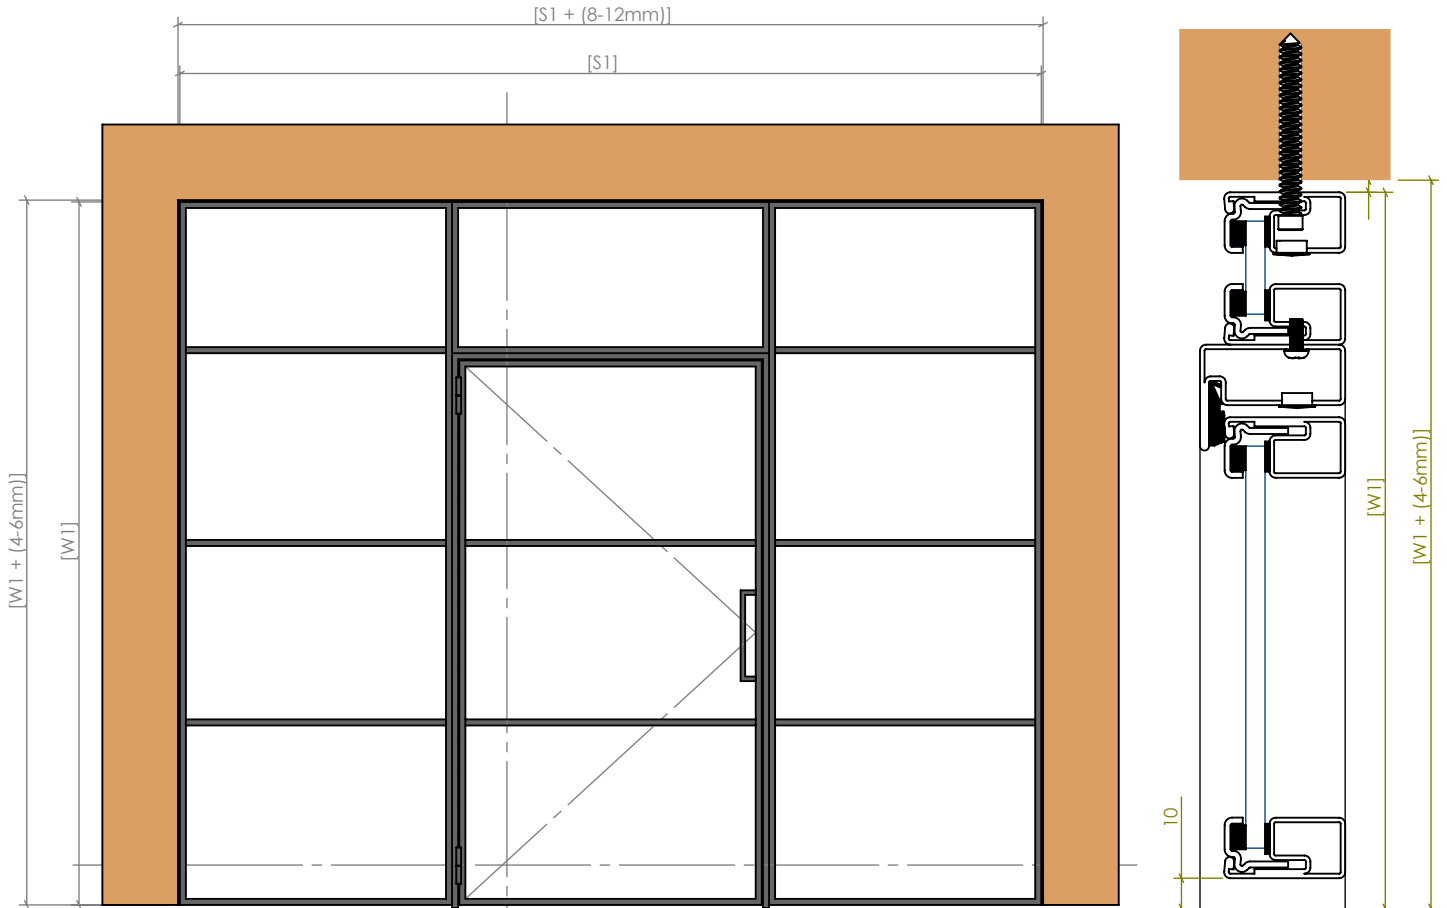

# HINGE DOOR INSTALATION

WURTH AMO III 7,5  
8,0mm x 60mm

PLUG  
10mm

# HINGE DOOR WITH SIDE PANELS AND FANLIGHT - INSTALLATION

WURTH AMO III 7,5  
8,0mm x 60mm

PLUG  
10mm

M4 x10