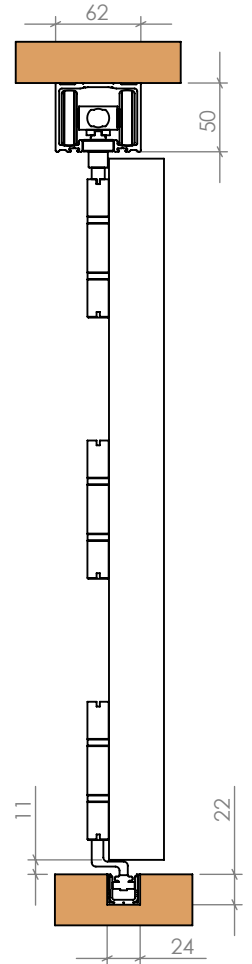

HARMONY DOOR WITH BOTTOM RAIL

MAX: 100KG PER
1 DOOR LEAF

POSSIBLE SOLUTIONS

2L		5L	
2L 1P		3L 3P	
3L		7L	
3L 1P		4L 3P	
4L		5L 2P	
4L 1P		5L 3P	
3L 2P		2L 3P	
2P		5P	
1L 2P		3L 4P	
3L		7P	
1L 3P		2L 5P	
2L 2P		8P	
1L 4P			
4P