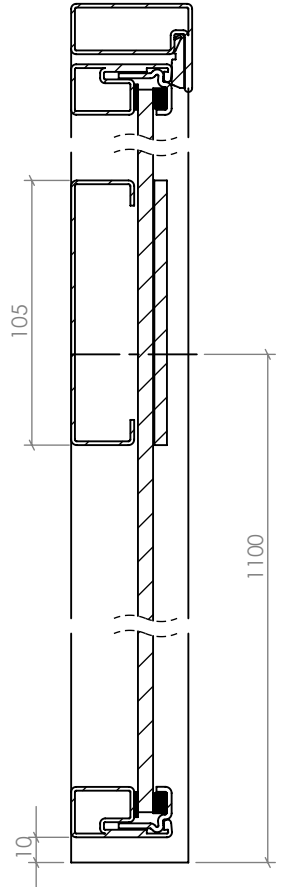

# TYPES OF MUNTIN BARS

**LOFT 20 CONSTRUCTION  
BAR  
(WELDED ONE SIDE)**

**LOFT 20 GLUED  
BAR 20mm**

**LOFT 20 GLUED  
BAR 40mm**

**LOFT 35 GLUED BAR  
20mm**

**LOFT 25 GLUED BAR  
20mm**

# HANDLE HEIGHT