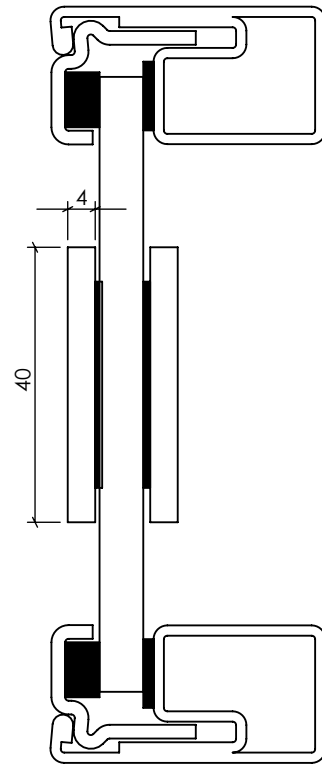

# TYPES OF SYSTEMS

LOFT 20

LOFT 25

LOFT 35

# TYPES OF MUNTIN BARS

**LOFT 20 CONSTRUCTION  
BAR  
(WELDED ONE SIDE)**

**LOFT 20 GLUED  
BAR 20mm**

**LOFT 20 GLUED  
BAR 40mm**

**LOFT 35 GLUED BAR  
20mm**

**LOFT 25 GLUED BAR  
20mm**

# HANDLE HEIGHT