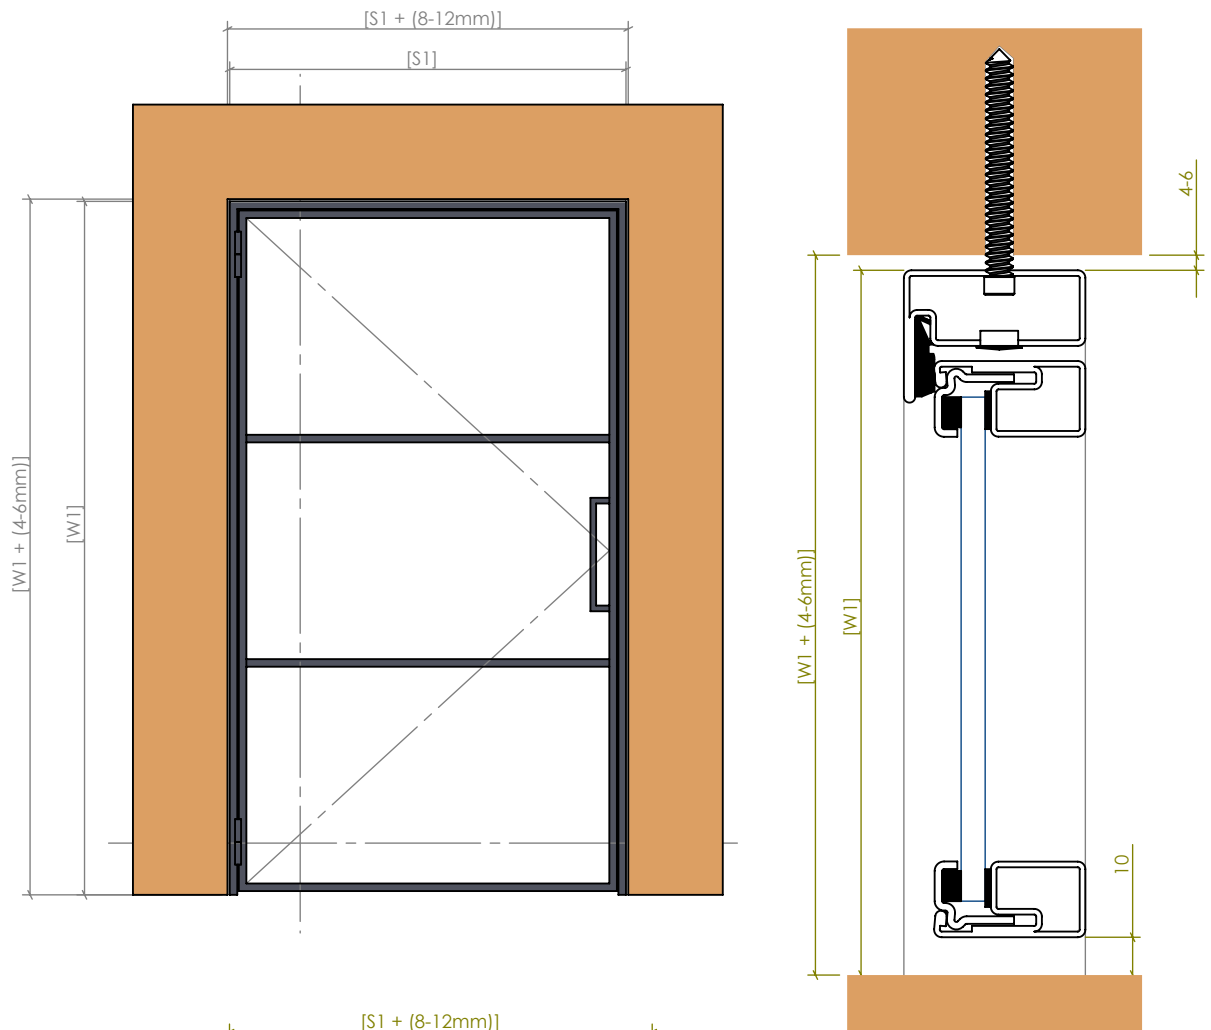

# SLIDING DOOR WITH FIX

# FIXED GLASS WALL INSTALATION

AMO III 7,5  
8,0mm x 60mm

M4 x 10

PLUG  
10mm

# HINGE DOOR INSTALATION

WURTH AMO III 7,5  
8,0mm x 60mm

PLUG  
10mm