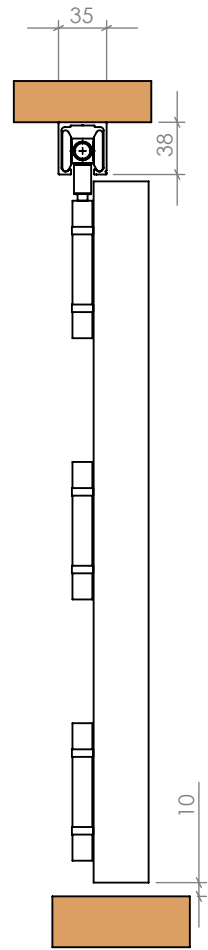

HARMONY DOOR WITHOUT BOTTOM RAIL

MAX: 40KG PER
1 DOOR LEAF

POSSIBLE SOLUTIONS

2L		1L 3P	
2L 1P		1L 2P	
3L		1L 4P	
3L 1P		4P	
4L		3L 3P	
4L 1P		4L 3P	
3L 2P		3L 4P	
2P		2L 3P	
1L 2P			
3P