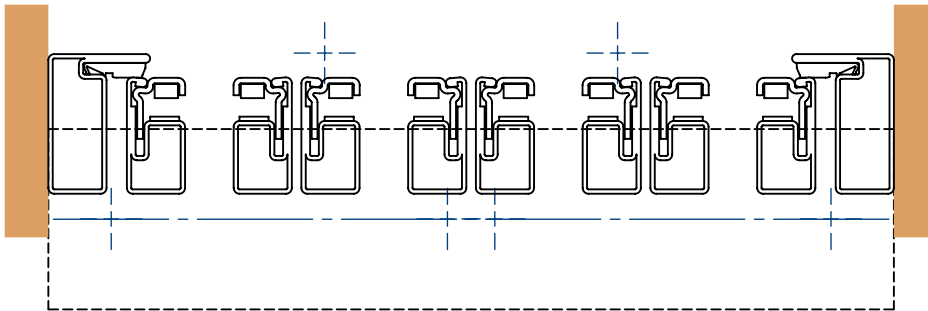

HARMONY DOOR WITH BOTTOM RAIL

MAX: 100KG PER
1 DOOR LEAF

POSSIBLE SOLUTIONS

2L		5L	
2L 1P		3L 3P	
3L		7L	
3L 1P		4L 3P	
4L		5L 2P	
4L 1P		5L 3P	
3L 2P		2L 3P	
2P		5P	
1L 2P		3L 4P	
3L		7P	
1L 3P		2L 5P	
2L 2P		8P	
1L 4P			
4P