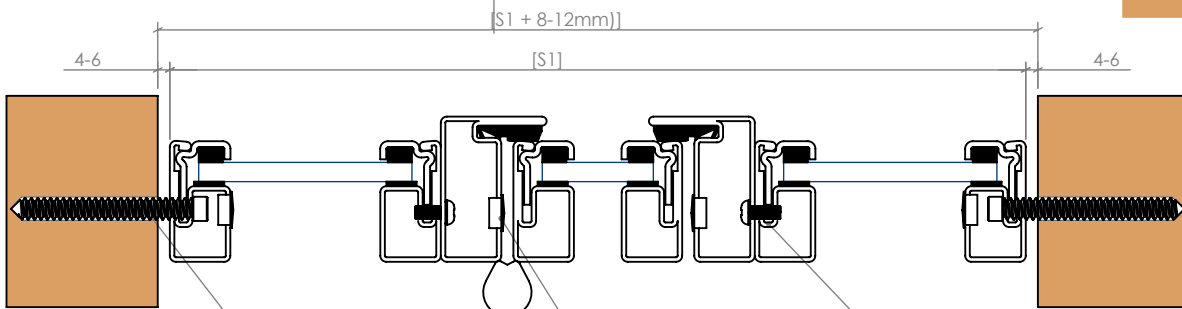

HINGE DOOR WITH SIDE PANELS AND FANLIGHT - INSTALLATION

WURTH AMO III 7,5
8,0mm x 60mm

PLUG
10mm

M4 x10