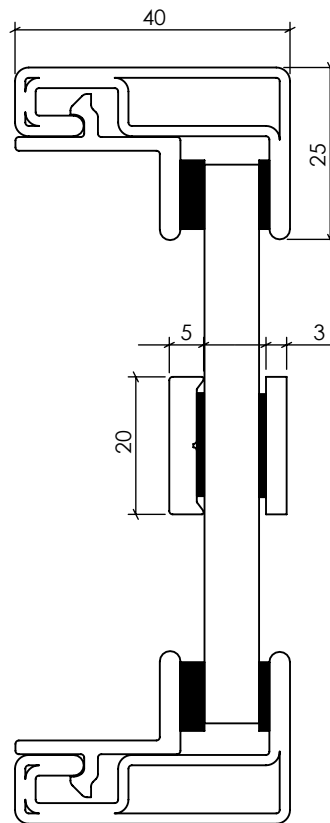

# TYPES OF MUNTIN BARS

**LOFT 20 CONSTRUCTION  
BAR  
(WELDED ONE SIDE)**

**LOFT 20 GLUED  
BAR 20mm**

**LOFT 20 GLUED  
BAR 40mm**

**LOFT 35 GLUED BAR  
20mm**

**LOFT 25 GLUED BAR  
20mm**

# HANDLE HEIGHT