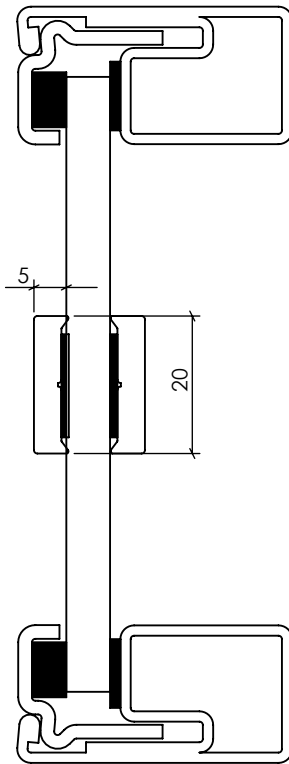

# TYPES OF SYSTEMS

LOFT 20

LOFT 25

LOFT 35

# TYPES OF MUNTIN BARS

**LOFT 20 CONSTRUCTION  
BAR  
(WELDED ONE SIDE)**

**LOFT 20 GLUED  
BAR 20mm**

**LOFT 20 GLUED  
BAR 40mm**

**LOFT 35 GLUED BAR  
20mm**

**LOFT 25 GLUED BAR  
20mm**