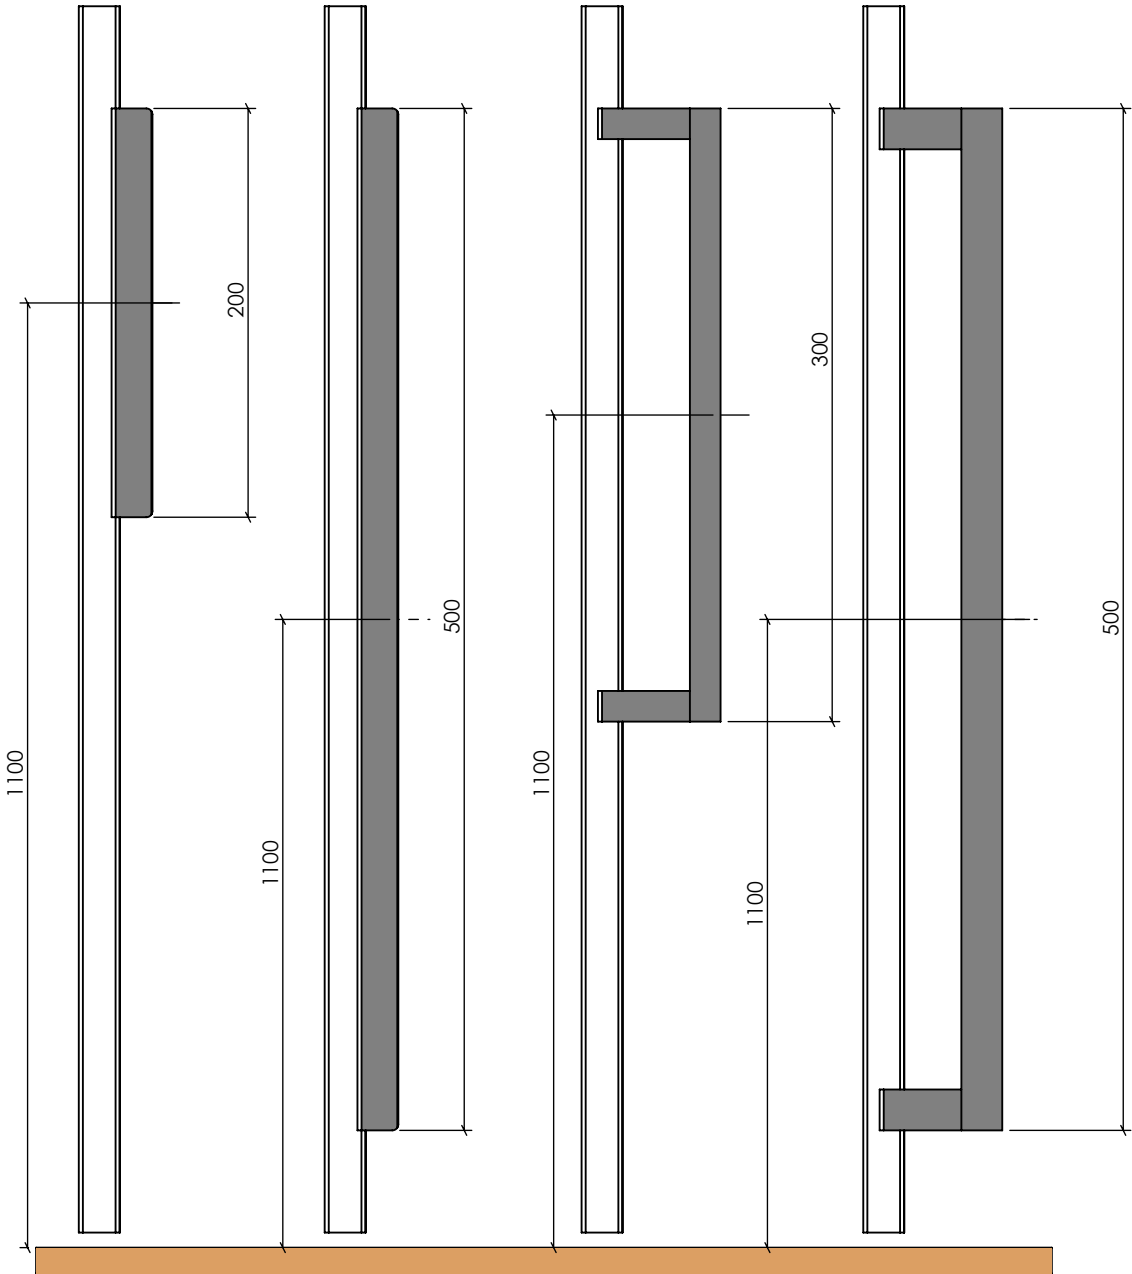

TYPES OF GRIPS

STANDARD