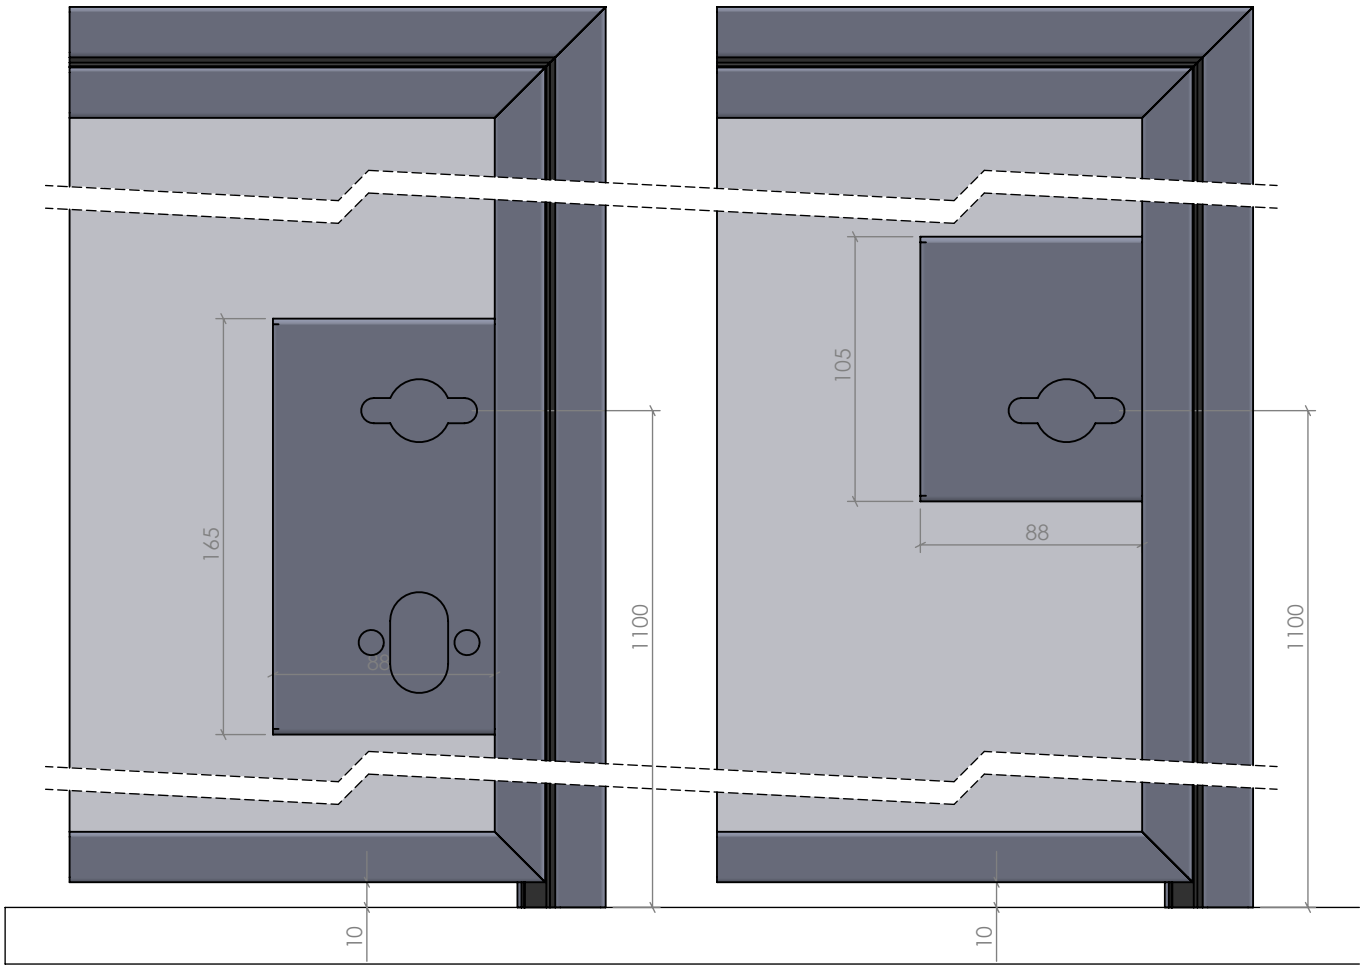

# TYPES OF MUNTIN BARS

**LOFT 20 CONSTRUCTION  
BAR  
(WELDED ONE SIDE)**

**LOFT 20 GLUED  
BAR 20mm**

**LOFT 20 GLUED  
BAR 40mm**

**LOFT 35 GLUED BAR  
20mm**

**LOFT 25 GLUED BAR  
20mm**

# HANDLE HEIGHT