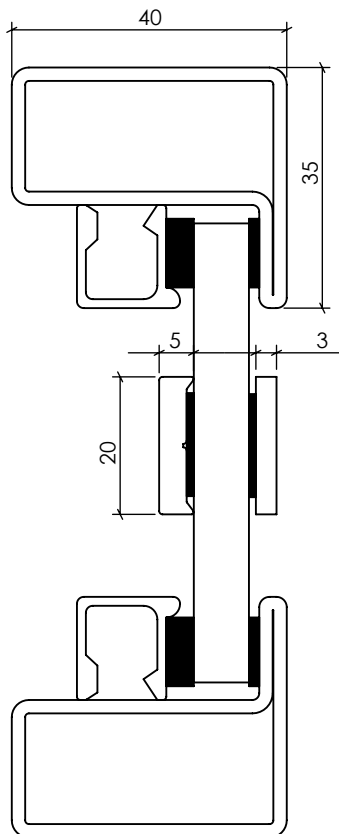

# TYPES OF MUNTIN BARS

**LOFT 20 CONSTRUCTION  
BAR  
(WELDED ONE SIDE)**

**LOFT 20 GLUED  
BAR 20mm**

**LOFT 20 GLUED  
BAR 40mm**

**LOFT 35 GLUED BAR  
20mm**

**LOFT 25 GLUED BAR  
20mm**

# HANDLE HEIGHT