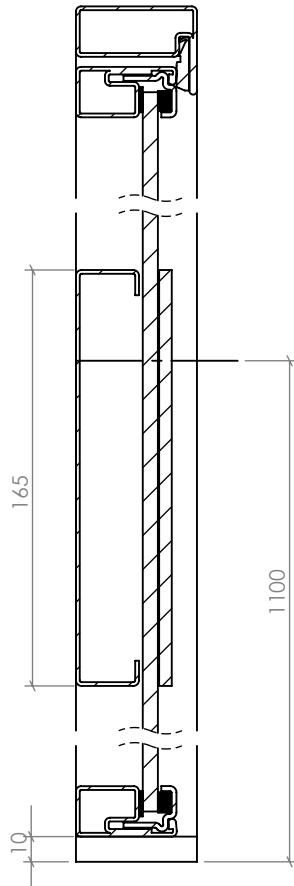

# TYPES OF MUNTIN BARS

**LOFT 20 CONSTRUCTION  
BAR  
(WELDED ONE SIDE)**

**LOFT 20 GLUED  
BAR 20mm**

**LOFT 20 GLUED  
BAR 40mm**

**LOFT 35 GLUED BAR  
20mm**

**LOFT 25 GLUED BAR  
20mm**

# HANDLE HEIGHT